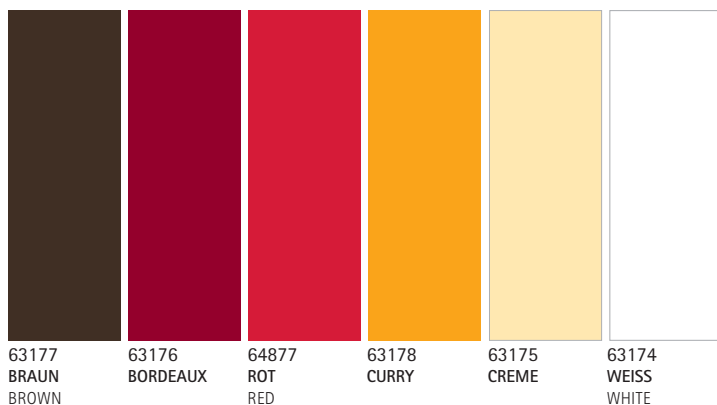

4.4 TISCHDECKEN/TABLE CLOTHS

Linclass®
BIOdegradable

100 x 100 cm