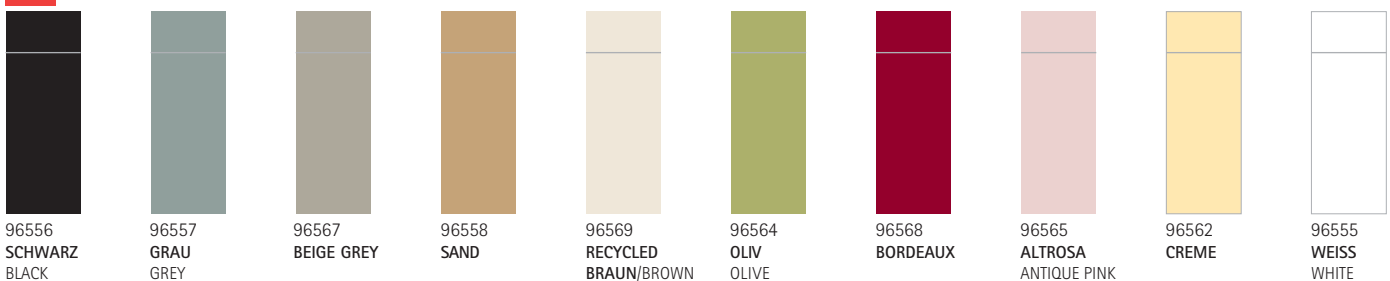

10.3 POCKET-FOLD-NAPKINS „PUB“

Softpoint
BIOdegradable

NEW 40 x 33 cm, 1/8-Falz/fold

96556 SCHWARZ BLACK	96557 GRAU GREY	96567 BEIGE GREY	96558 SAND	96569 RECYCLED BRAUN/BROWN	96564 OLIV OLIVE	96568 BORDEAUX	96565 ALTROSA ANTIQUÉ PINK	96562 CREME	96555 WEISS WHITE