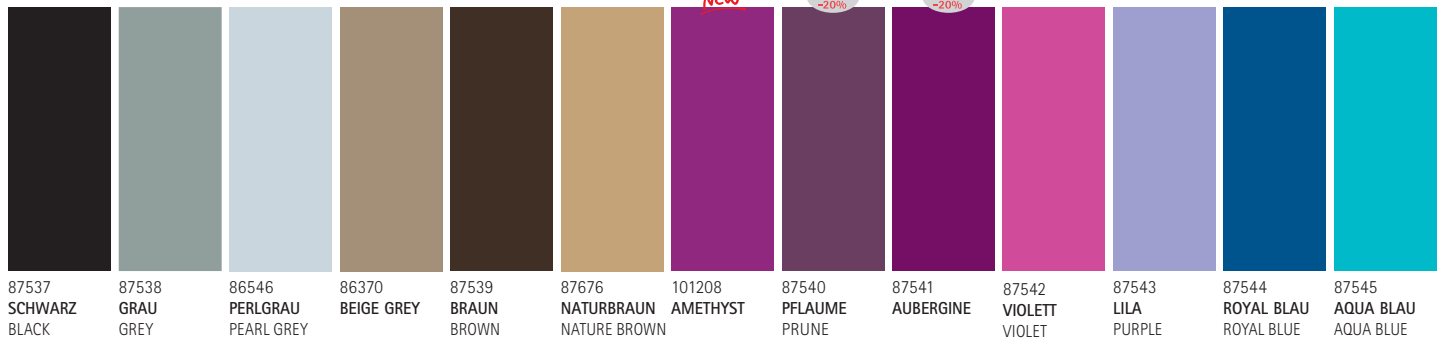

4.3 TISCHDECKEN/TABLE CLOTHS

Linclass®
BIOdegradable

80 x 80 cm