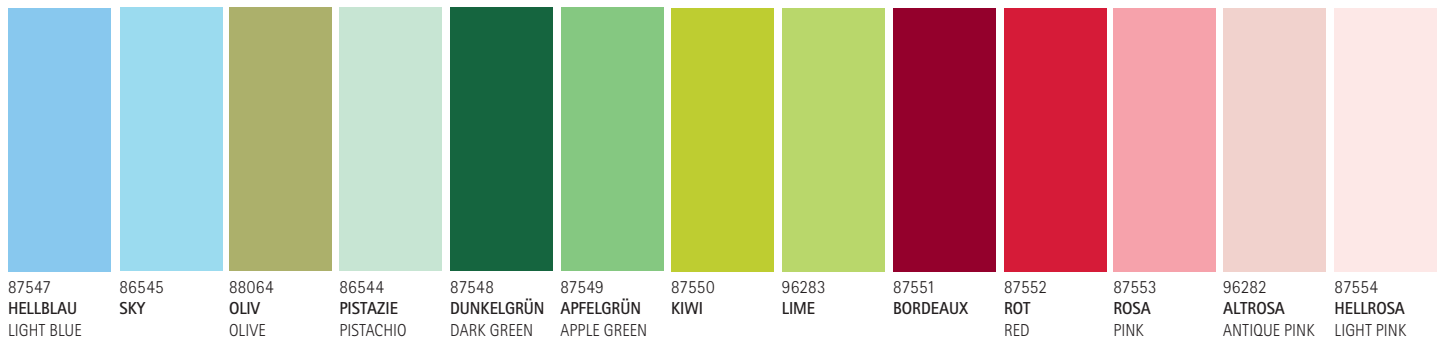

4.3 TISCHDECKEN/TABLE CLOTHS

Linclass®
BIOdegradable

80 x 80 cm